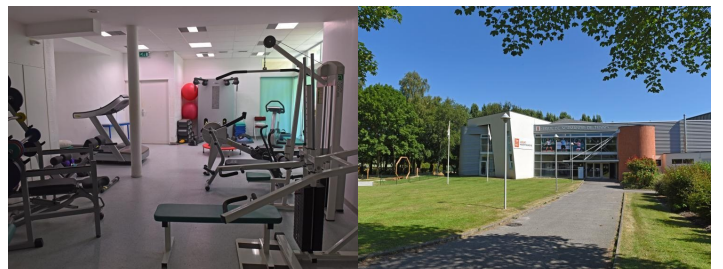

Normandy Tennis League Centre

In images

Presentation of the equipment

The Normandy Tennis League centre, which opened in 2000, is in Honfleur, less than 2 hours from Paris.

It is a modern facility that includes 7 outdoor clay courts, all of which were fully renovated in 2016. The centre is a federal training base where young players from across Normandy can train all year round.