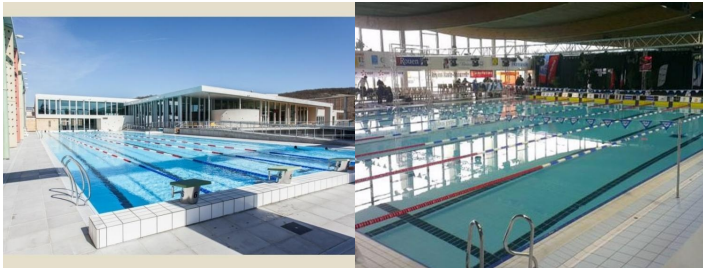

# Guy Boissière Swimming Pool

## Presentation of the equipment

The Guy Boissière Sports Centre (pool & skating rink complex) is located in peaceful surroundings on an island in the heart of Rouen, just 15 minutes from the city centre. Just 1 hour 30 minutes from Paris, it boasts outstanding facilities that make it the ideal place for Olympic and Paralympic athletes to prepare for competition.