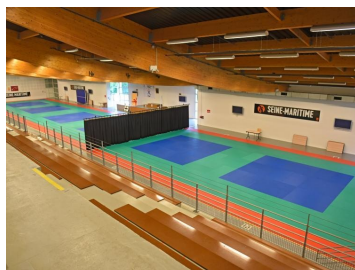

Departemental Dojo 76

In images

Presentation of the equipment

Dojo 76, the departmental dojo, is located less than 1 hour 30 minutes from Paris and opened in 2006. It is a modern facility open to all users. The judo studio has six different combat areas, and the facility also boasts additional spaces (meeting room, offices, gym, sauna, medical centre, storage facility, etc.), making it the ideal place for Olympic and Paralympic athletes to prepare for competition.

Olympic sports

Judo

Fencing

Paralympic Sports

Judo

Wheelchair
fencing

Main equipment information

> Typical Equipment :	Dojo
> Air conditionné :	Air handling unit
> Main pitch size / lengths :	800m ²
> Hauteur plafond :	4-20 m
> Floor type :	Tatamis
> Timekeeping and scoring system :	Timekeeping and scoring system (FFJDA) scoring laptop
> Occulation :	Yes, each area can be segregated
> Surface area :	2000 m ²
> Brightness :	1200 lux