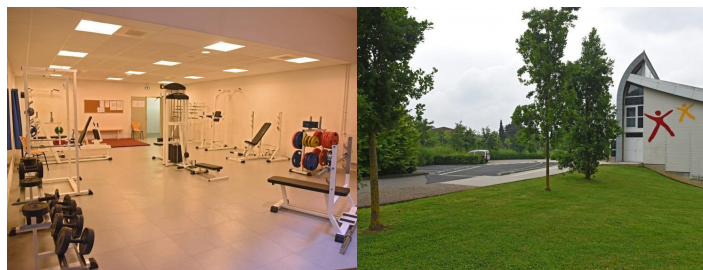

Departemental Dojo 76

In images

Presentation of the equipment

Dojo 76, the departmental dojo, is located less than 1 hour 30 minutes from Paris and opened in 2006. It is a modern facility open to all users. The judo studio has six different combat areas, and the facility also boasts additional spaces (meeting room, offices, gym, sauna, medical centre, storage facility, etc.), making it the ideal place for Olympic and Paralympic athletes to prepare for competition.

Olympic sports

Judo

Fencing

Paralympic Sports

Judo

Wheelchair
fencing

Main equipment information

> Typical Equipment :	Dojo
> Air conditionné :	Air handling unit
> Main pitch size / lengths :	800m ²
> Hauteur plafond :	4-20 m
> Floor type :	Tatamis
> Timekeeping and scoring system :	Timekeeping and scoring system (FFJDA) scoring laptop
> Occulation :	Yes, each area can be segregated
> Surface area :	2000 m ²
> Brightness :	1200 lux